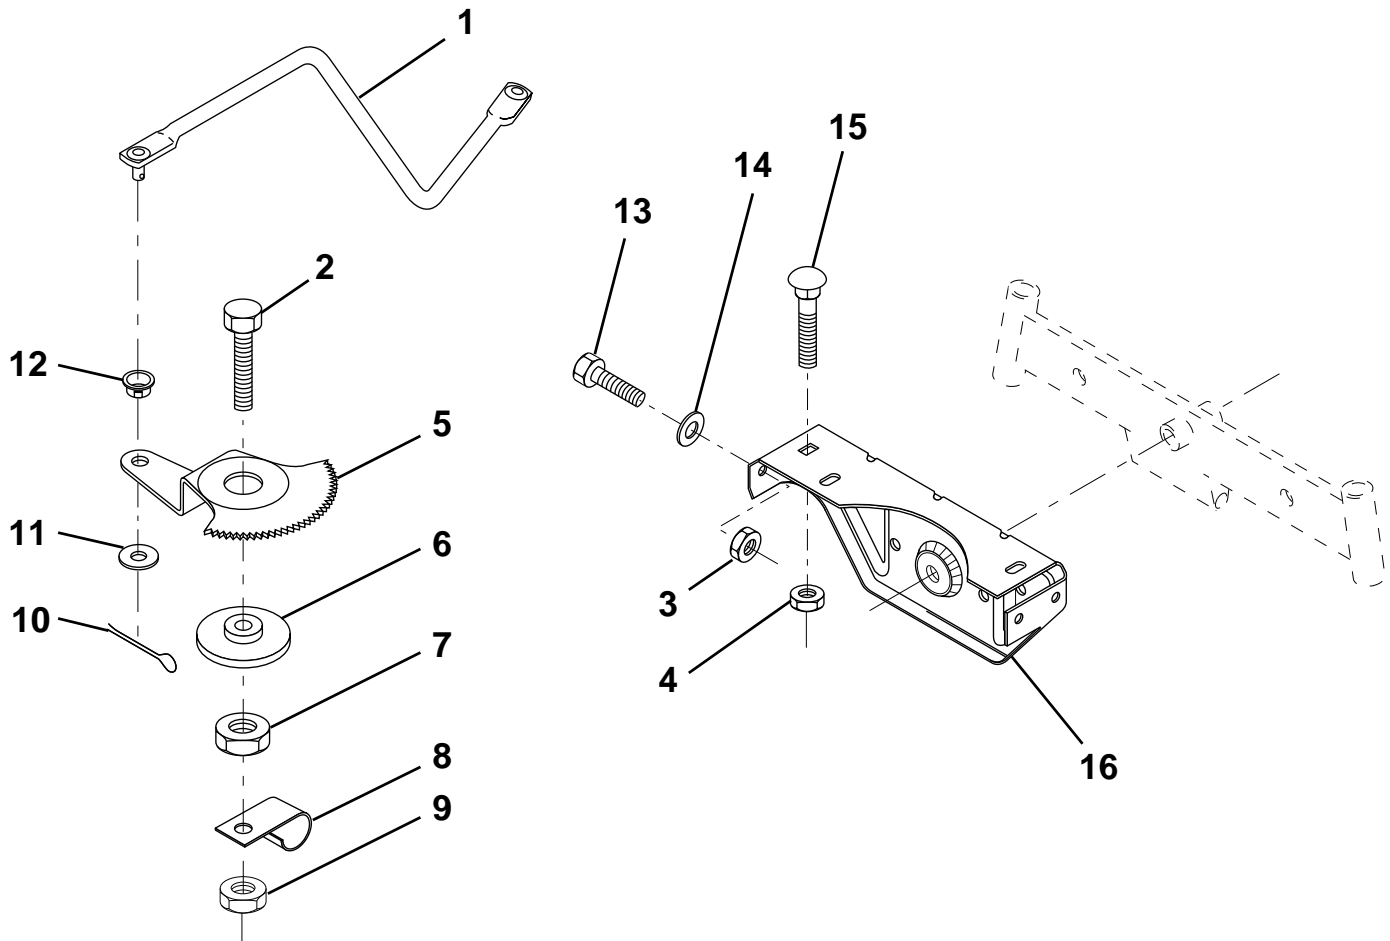

HARDWARE SHOWN LARGER FOR EASIER IDENTIFICATION

REPAIR PARTS

TRACTOR - - MODEL NUMBER LR120 (954830051B)

STEERING WHEEL

KEY NO.	PART NO.	DESCRIPTION
1	532124416	Insert, Wheel, Steering
2	810040600	Washer, Lock Hvy. Hlcl
3	819133808	Washer 12/32 x 2-3/8 x 8 Ga.
4	532124415	Wheel, Steering
5	532127396	Sleeve, Steering
6	817431008	Screw, Hex #10-16 x 1/2 TY-B
7	532102803	Bushing, Steering
8	532147391	Shaft, Steering
9	532124210	Clip, Steering

KEY NO.	PART NO.	DESCRIPTION
10	532123438	Bushing, Lower, Steering
11	812000045	Ring, Retaining
12	819211616	Washer 21/32 x 1 x 16 Ga.
13	532100711	Adaptor, Wheel, Steering
14	532153720	Extension Shaft
15	874780520	Bolt, Fin, Hex 5/16-18 UNC x 1-1/4
16	873800500	Nut Lock, Hex W/Ins 5/16-18 UNC
17	874780616	Bolt, Fin Hex 3/8-16 UNC x 1

HARDWARE SHOWN LARGER FOR EASIER IDENTIFICATION

REPAIR PARTS

TRACTOR - - MODEL NUMBER LR120 (954830051B)

SECTOR GEAR / AXLE SUPPORT

KEY NO.	PART NO.	DESCRIPTION
1	532132566	Link, Drag
2	874780828	Bolt, Fin Hex 1/2-13 x 1-3/4
3	873680500	Nut, Crownlock 5/16-18
4	873680600	Nut, Crownlock 3/8-16 UNC
5	532121926	Gear, Sector
6	532121927	Bushing
7	873030800	Nut, Heavy Hex Top Lock 1/2-13 UNC
8	532126472	Clip, Insulated

KEY NO.	PART NO.	DESCRIPTION
9	873680800	Nut, Crownlock 3/8-16
10	876020412	Pin, Cotter 1/8 x 3/4
11	819131316	Washer, 13/32 x 13/16 x 16 Ga.
12	532126847	Bushing
13	874760512	Bolt, Hex Hd. 5/16-18 UNC x 3/4
14	819111416	Washer 11/32 x 7/8 x 16 Ga.
15	872110606	Bolt, Carriage 3/8-16 UNC x 3/4
16	532137096	Support, Front Axle