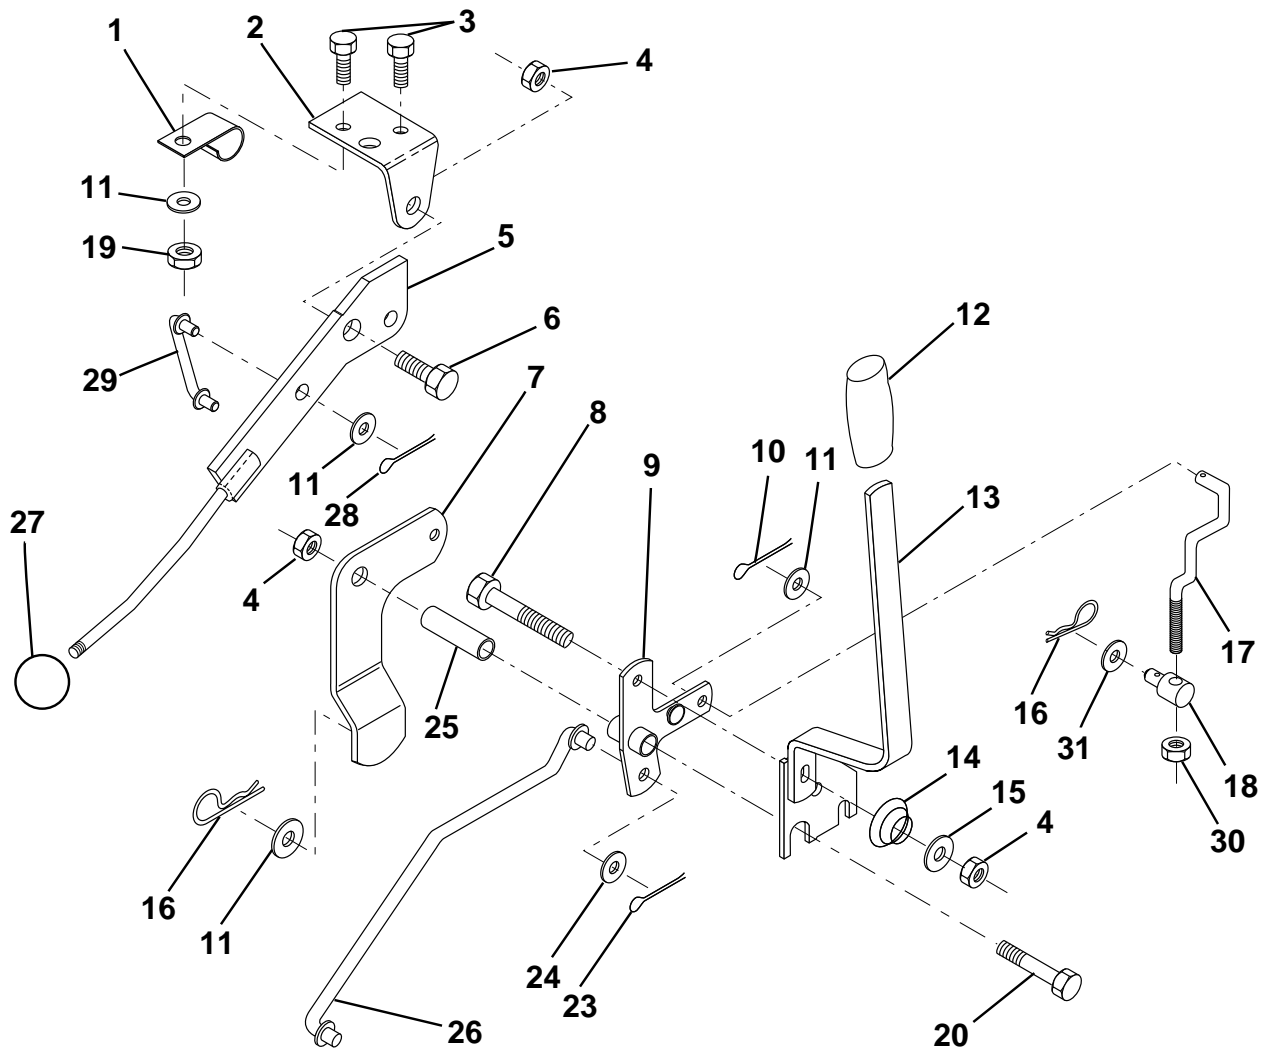

REPAIR PARTS

TRACTOR - - MODEL NUMBER LR120 (954830051B)

MOWER LIFT LEVER

KEY NO.	PART NO.	DESCRIPTION	KEY NO.	PART NO.	DESCRIPTION
1	532126470	Clip, Insulated	15	819131212	Washer 13/32 x 3/4 x 12 Ga.
2	532122018	Bracket, Mower Clutch	16	532124961	Retainer, Spring
3	871110408	Bolt, Fin. Hex 1/4-20 UNC x 1/2	17	532127359	Link, Front Lift
4	873680600	Nut, Crownlock 3/8-16 UNC	18	532142028	Trunnion, Adj. 94
5	532145187	Assembly, Clutch Lever	19	873680400	Nut, Crownlock 1/4-20
6	532106451	Bolt, Shoulder	20	874760644	Bolt, Fin. Hex 3/8-16 UNC x 2-3/4
7	532135371	Assembly, Mower Clutch Arm	23	876020416	Pin, Cotter 1/8 x 1
8	874760636	Bolt, Hex 3/8-16 UNC x 2-1/4	24	819171612	Washer 17/32 x 1 x 16 Ga.
9	532121930	Bellcrank, Asm. Lift	25	532121933	Tube, Spacer
10	876020412	Pin, Cotter 1/8 x 3/4	26	532141470	Rod, Mower Lift
11	819131316	Washer 13/32 x 13/16 x 16 Ga.	27	532106932	Knob
12	532122027	Grip, Handle	28	876020312	Pin, Cotter 3/32 x 3/4
13	532139352	Assembly, Lift Handle	29	532131655	Link, Mower Clutch
14	532123496	Spring, Compression	30	873350600	Nut Hex Jam 3/8-16 Unc
			31	819132012	Washer 13/32 x 1-1/4 x 12

HARDWARE SHOWN LARGER FOR EASIER IDENTIFICATION