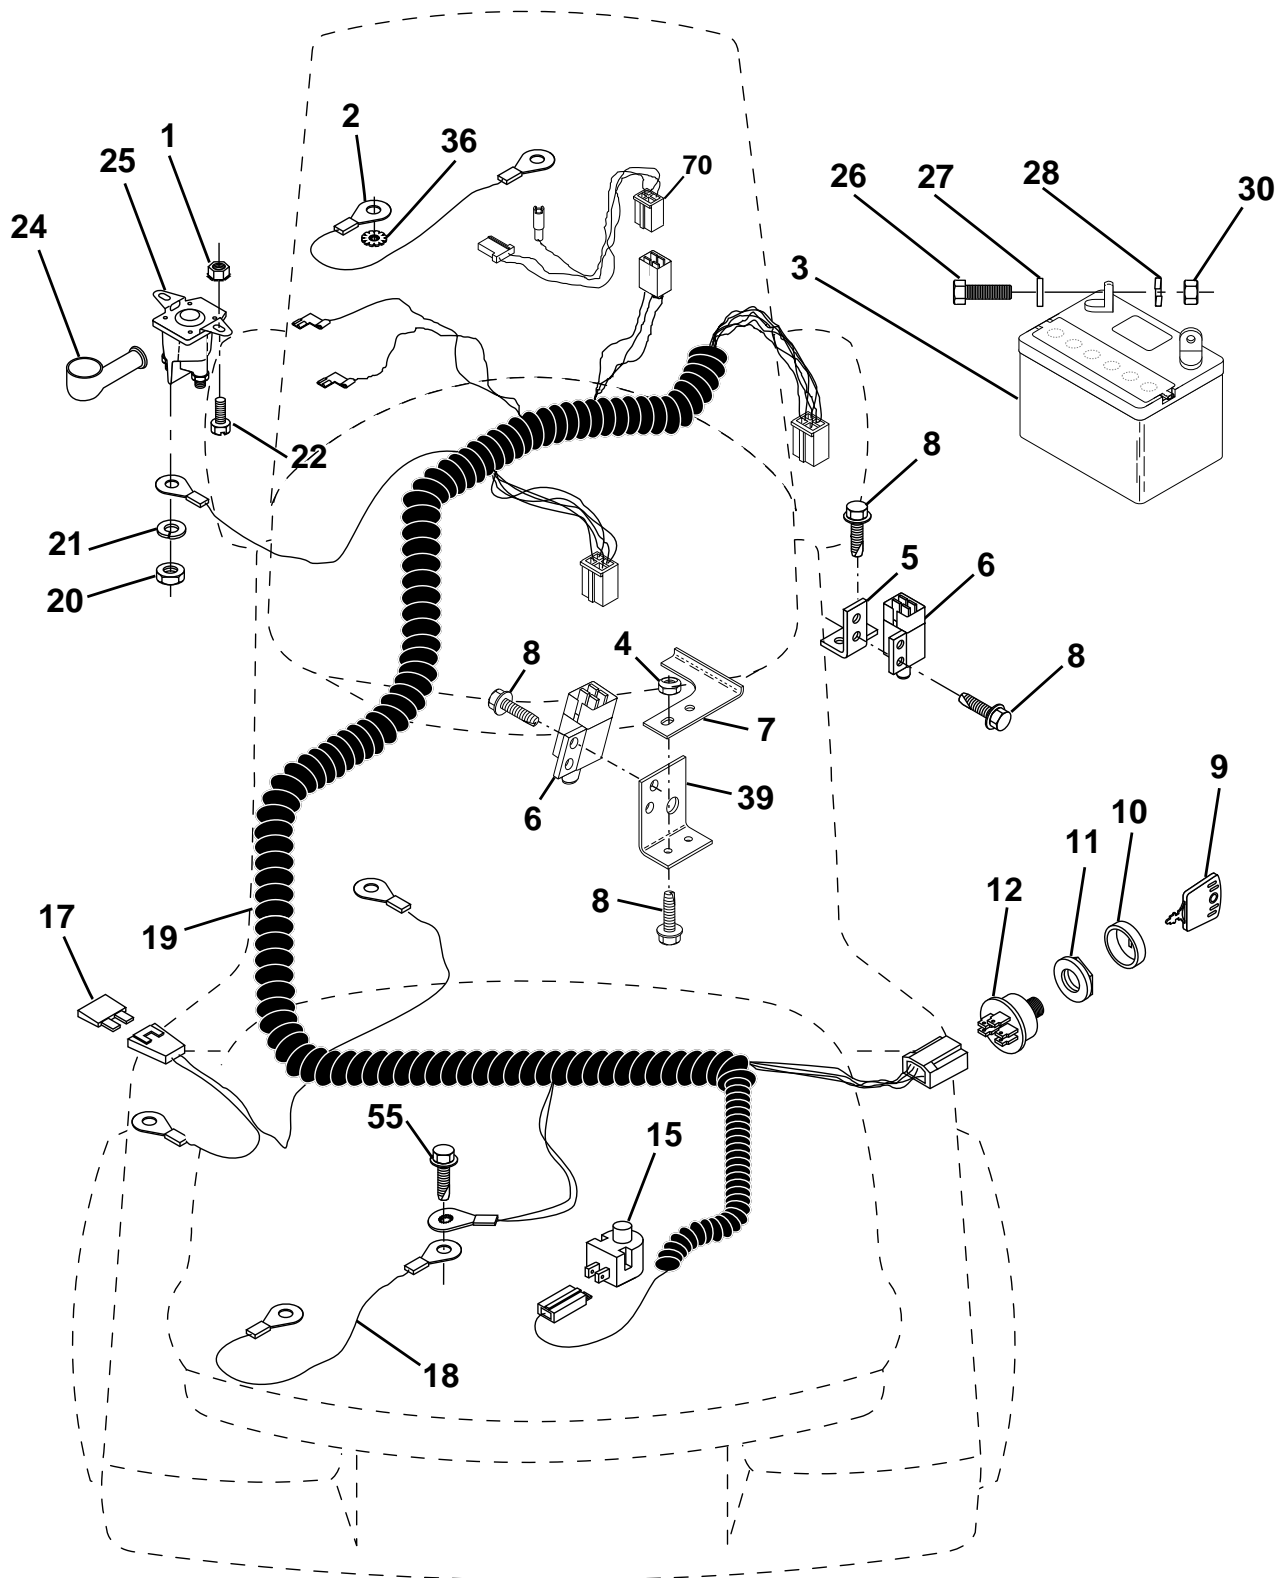

REPAIR PARTS

TRACTOR -- MODEL NUMBER LR120 (954830051B)

ELECTRICAL

REPAIR PARTS

TRACTOR - - MODEL NUMBER LR120 (954830051B)

ELECTRICAL

KEY NO.	PART NO.	DESCRIPTION
1	873640400	Nut, Hex Keps 1/4-20
2	532108423	Assembly, Cable
3	532146138	Battery
4	532069180	Nut, Lock #10-24 UNC
5	532108236	Bracket, Switch
6	532109553	Switch, Interlock (4-terminal)
7	532146374	Keeper, Actuator
8	817021008	Screw, Hex Hd. Tap #10-24 x 1/2
9	532140401	Key, Molded
10	532141226	Cover, Key Ignition
11	532140400	Nut, Ignition
12	532144921	Switch, Ignition
15	532121305	Switch, Plunger
17	532108824	Fuse
18	532128353	Assembly, Cable
19	532146063	Harness, Ignition
20	873350400	Nut, Hex Jam 1/4-20
21	810090400	Washer, Lock 1/4
22	871110408	Bolt, Fin. Hex 1/4-20 UNC x 1/2 Gr. 5
24	532131563	Cover, Terminal
25	532145673	Solenoid
26	874760412	Bolt, Hex Hd. 1/4-20 UNC x 3/4
27	819091016	Washer 9/32 x 5/8 x 16
28	810040400	Washer, Lock 1/4
30	873220400	Nut, Fin. Hex 1/4-20 UNC
36	811150400	Washer Lock Inter. Tooth 1/4
39	532141735	Bracket Switch Clutch
55	817490508	Screw Thdrol 5/16-18 x 1/2
70	532140413	Harness Engine

HARDWARE SHOWN LARGER FOR EASIER IDENTIFICATION