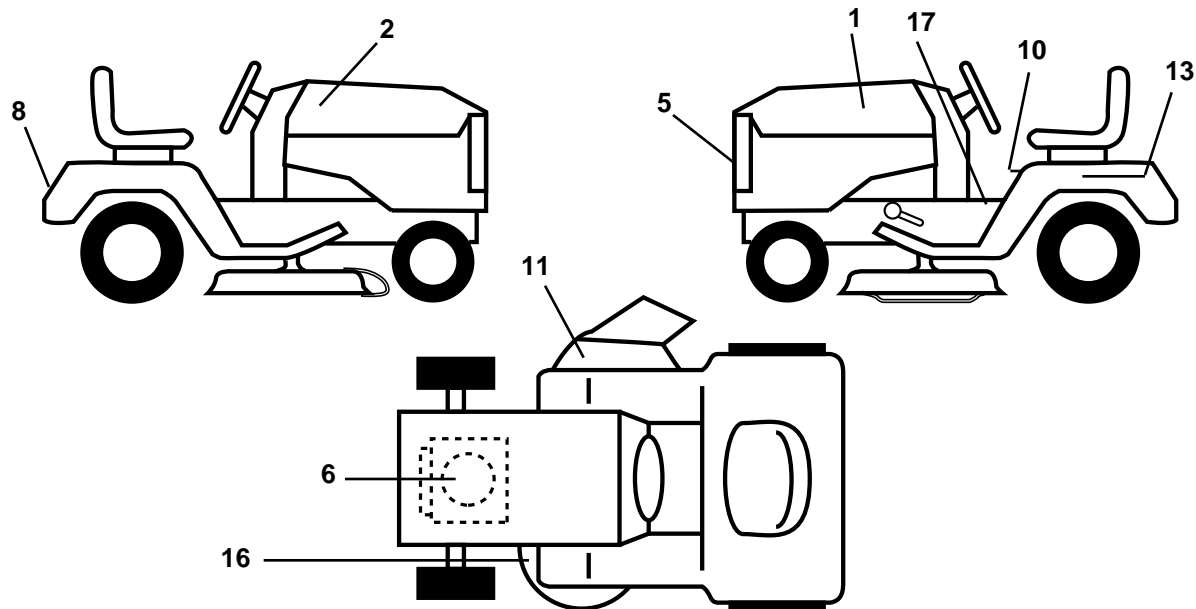

* Use in combinations to maintain proper clearances

** Order Key No. 15

NOTE: All component dimensions given in U.S. inches
1 inch = 25.4 mm

REPAIR PARTS

TRACTOR -- MODEL NUMBER LR120 (954830051B)

DECALS

KEY NO.	PART NO.	DESCRIPTION
1	532150621	Decal, Hood, L. H., Husqv.
2	532150620	Decal, Hood, R. H., Husqv.
5	532150616	Decal, Logo, Grill
6	532271967	Decal, Engine
8	532150617	Decal, Logo, Fender
10	532133795	Decal Caution Fender
11	532137259	Decal, Warning, Cut Finger, (Multi-Lang)