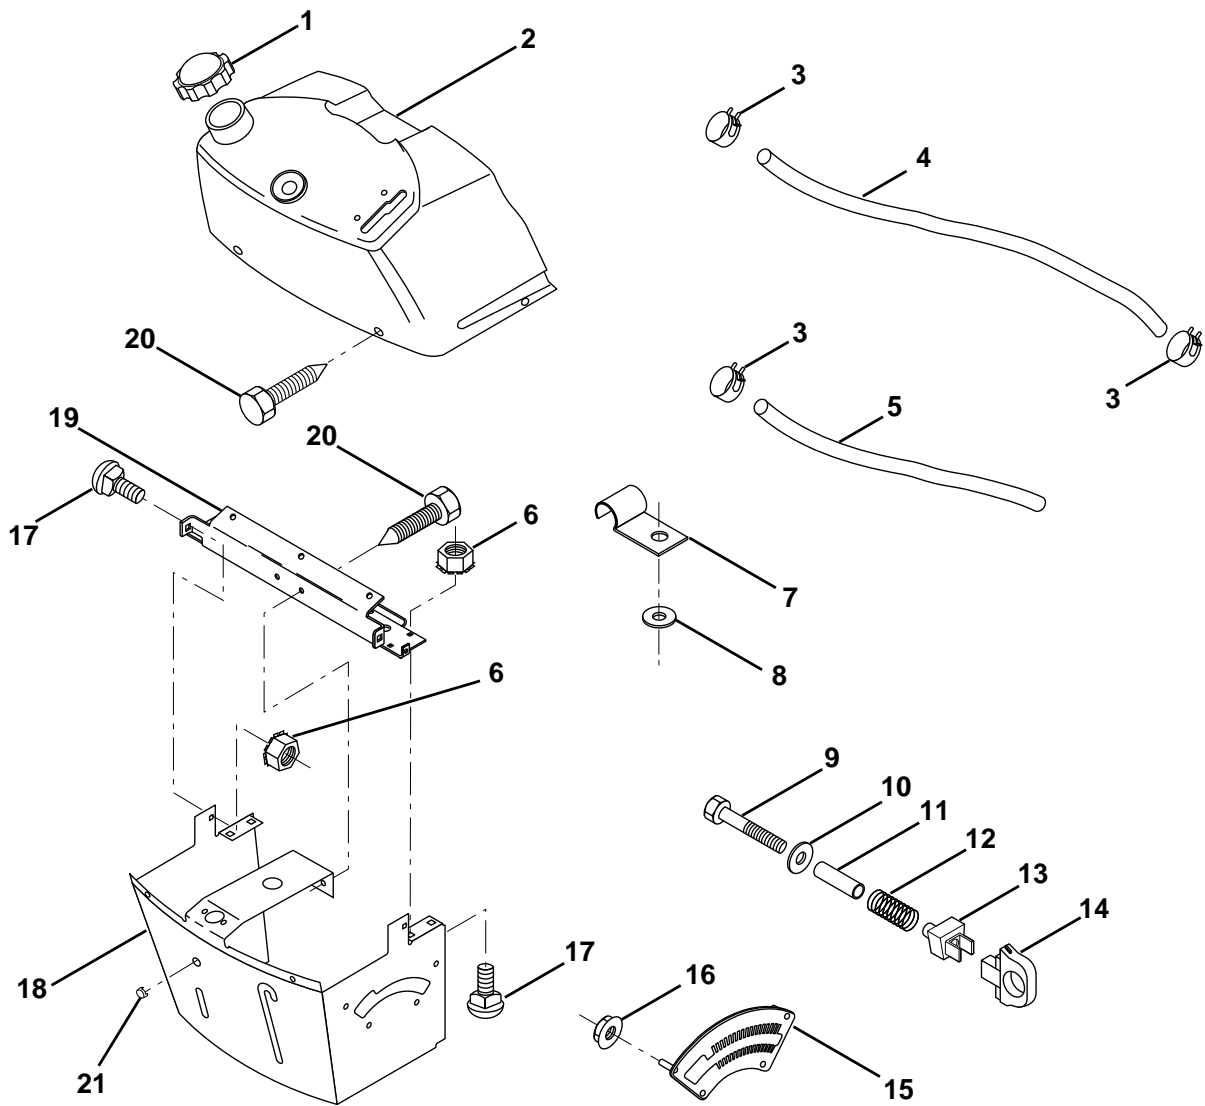

TRACTOR - - MODEL NUMBER LR120 (954830051B)

ELECTRICAL

KEY NO.	PART NO.	DESCRIPTION
1	873640400	Nut, Hex Keps 1/4-20
2	532108423	Assembly, Cable
3	532146138	Battery
4	532069180	Nut, Lock #10-24 UNC
5	532108236	Bracket, Switch
6	532109553	Switch, Interlock (4-terminal)
7	532146374	Keeper, Actuator
8	817021008	Screw, Hex Hd. Tap #10-24 x 1/2
9	532140401	Key, Molded
10	532141226	Cover, Key Ignition
11	532140400	Nut, Ignition
12	532144921	Switch, Ignition
15	532121305	Switch, Plunger
17	532108824	Fuse
18	532128353	Assembly, Cable
19	532146063	Harness, Ignition
20	873350400	Nut, Hex Jam 1/4-20
21	810090400	Washer, Lock 1/4
22	871110408	Bolt, Fin. Hex 1/4-20 UNC x 1/2 Gr. 5
24	532131563	Cover, Terminal
25	532145673	Solenoid
26	874760412	Bolt, Hex Hd. 1/4-20 UNC x 3/4
27	819091016	Washer 9/32 x 5/8 x 16
28	810040400	Washer, Lock 1/4
30	873220400	Nut, Fin. Hex 1/4-20 UNC
36	811150400	Washer Lock Inter. Tooth 1/4
39	532141735	Bracket Switch Clutch
55	817490508	Screw Thdrol 5/16-18 x 1/2
70	532140413	Harness Engine

HARDWARE SHOWN LARGER FOR EASIER IDENTIFICATION

REPAIR PARTS

TRACTOR - - MODEL NUMBER LR120 (954830051B)

DASH

KEY NO.	PART NO.	DESCRIPTION	KEY NO.	PART NO.	DESCRIPTION
1	532142187	Cap, Fuel	12	532003720	Spring
2	532138394	Assembly, Dash & Fuel Tank	13	532126450	Clip, Height Adjustment
3	532123487	Clamp, Hose	14	532126115	Knob, Height Stop
4	532008544	Line, Fuel	15	532122023	Adjustment, Quadrant Height
5	532008548	Line, Fuel	16	532124346	Nut, Self-Threading 3/16-18
6	873640400	Nut, Hex, Keps 1/4-20	17	872110404	Bolt, Carriage 1/4-20 x 1/2 Gr. 5
7	532124996	Clip, Fuel Line	18	532130745	Support Assembly, Dash
8	819091216	Washer 9/32 x 3/4 x 16 Ga.	19	532134744	Brace, Cross
9	874760428	Bolt, Hex, Fin 1/4-20 x 1-3/4	20	817060408	Screw, Self-Tapping 1/4-20 x 1/2
10	819091413	Washer 11/32 x 11/16 x 16 Ga.	21	532134014	Plug Dome Black
11	532121249	Spacer, Split			