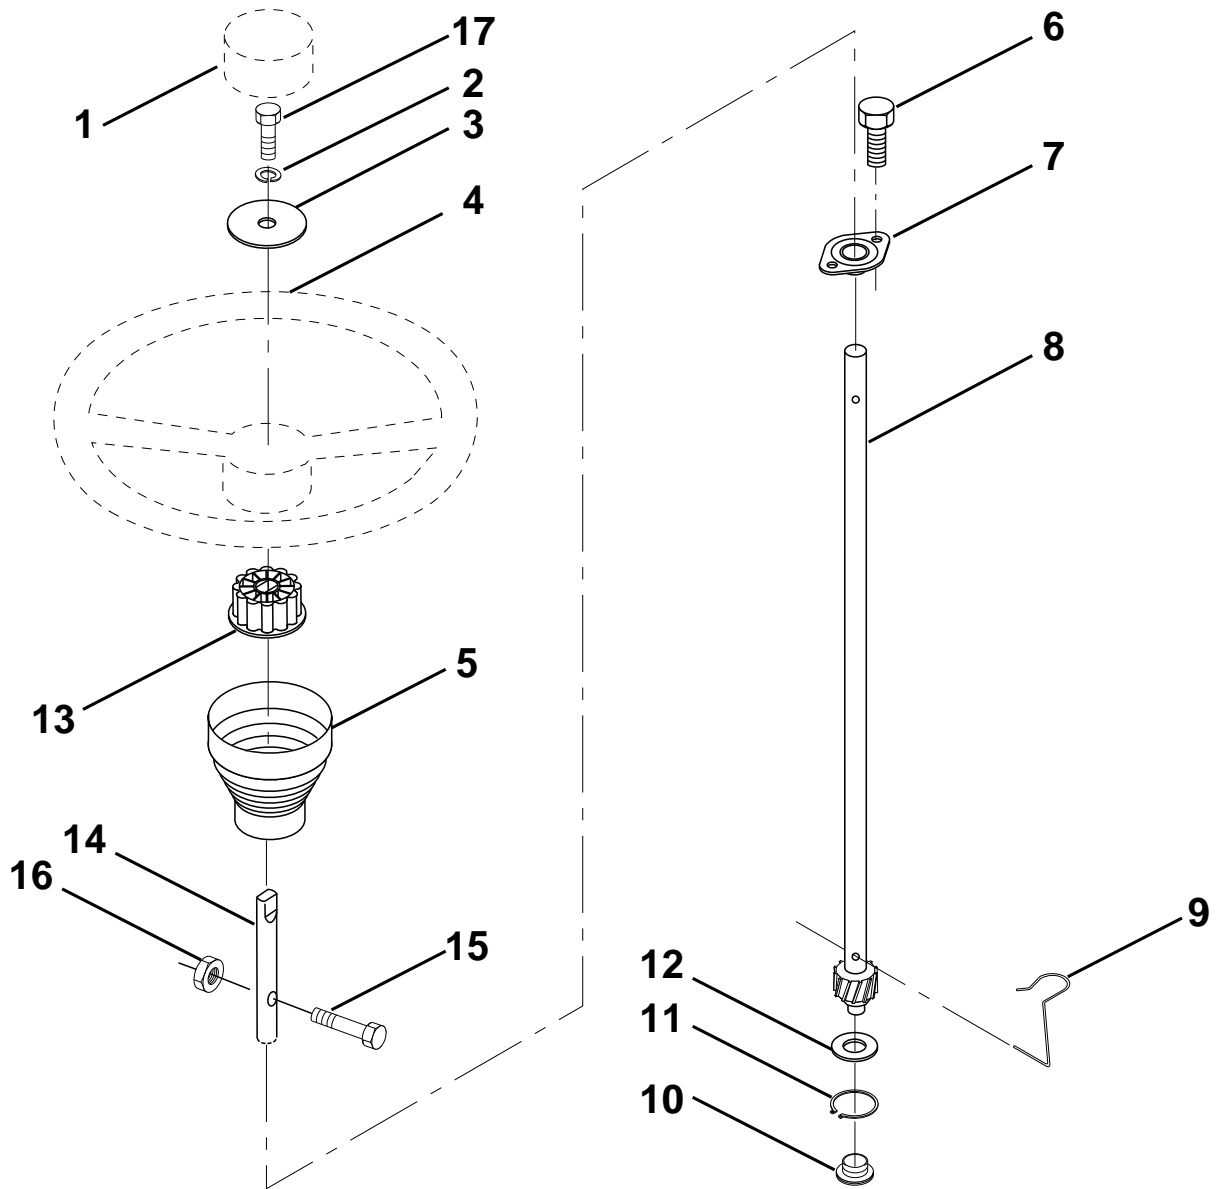

HARDWARE SHOWN LARGER FOR EASIER IDENTIFICATION

REPAIR PARTS

TRACTOR - - MODEL NUMBER LR120 (954830051B)

DASH

KEY NO.	PART NO.	DESCRIPTION	KEY NO.	PART NO.	DESCRIPTION
1	532142187	Cap, Fuel	12	532003720	Spring
2	532138394	Assembly, Dash & Fuel Tank	13	532126450	Clip, Height Adjustment
3	532123487	Clamp, Hose	14	532126115	Knob, Height Stop
4	532008544	Line, Fuel	15	532122023	Adjustment, Quadrant Height
5	532008548	Line, Fuel	16	532124346	Nut, Self-Threading 3/16-18
6	873640400	Nut, Hex, Keps 1/4-20	17	872110404	Bolt, Carriage 1/4-20 x 1/2 Gr. 5
7	532124996	Clip, Fuel Line	18	532130745	Support Assembly, Dash
8	819091216	Washer 9/32 x 3/4 x 16 Ga.	19	532134744	Brace, Cross
9	874760428	Bolt, Hex, Fin 1/4-20 x 1-3/4	20	817060408	Screw, Self-Tapping 1/4-20 x 1/2
10	819091413	Washer 11/32 x 11/16 x 16 Ga.	21	532134014	Plug Dome Black
11	532121249	Spacer, Split			

HARDWARE SHOWN LARGER FOR EASIER IDENTIFICATION

REPAIR PARTS

TRACTOR - - MODEL NUMBER LR120 (954830051B)

STEERING WHEEL

KEY NO.	PART NO.	DESCRIPTION
1	532124416	Insert, Wheel, Steering
2	810040600	Washer, Lock Hvy. Hlcl
3	819133808	Washer 12/32 x 2-3/8 x 8 Ga.
4	532124415	Wheel, Steering
5	532127396	Sleeve, Steering
6	817431008	Screw, Hex #10-16 x 1/2 TY-B
7	532102803	Bushing, Steering
8	532147391	Shaft, Steering
9	532124210	Clip, Steering