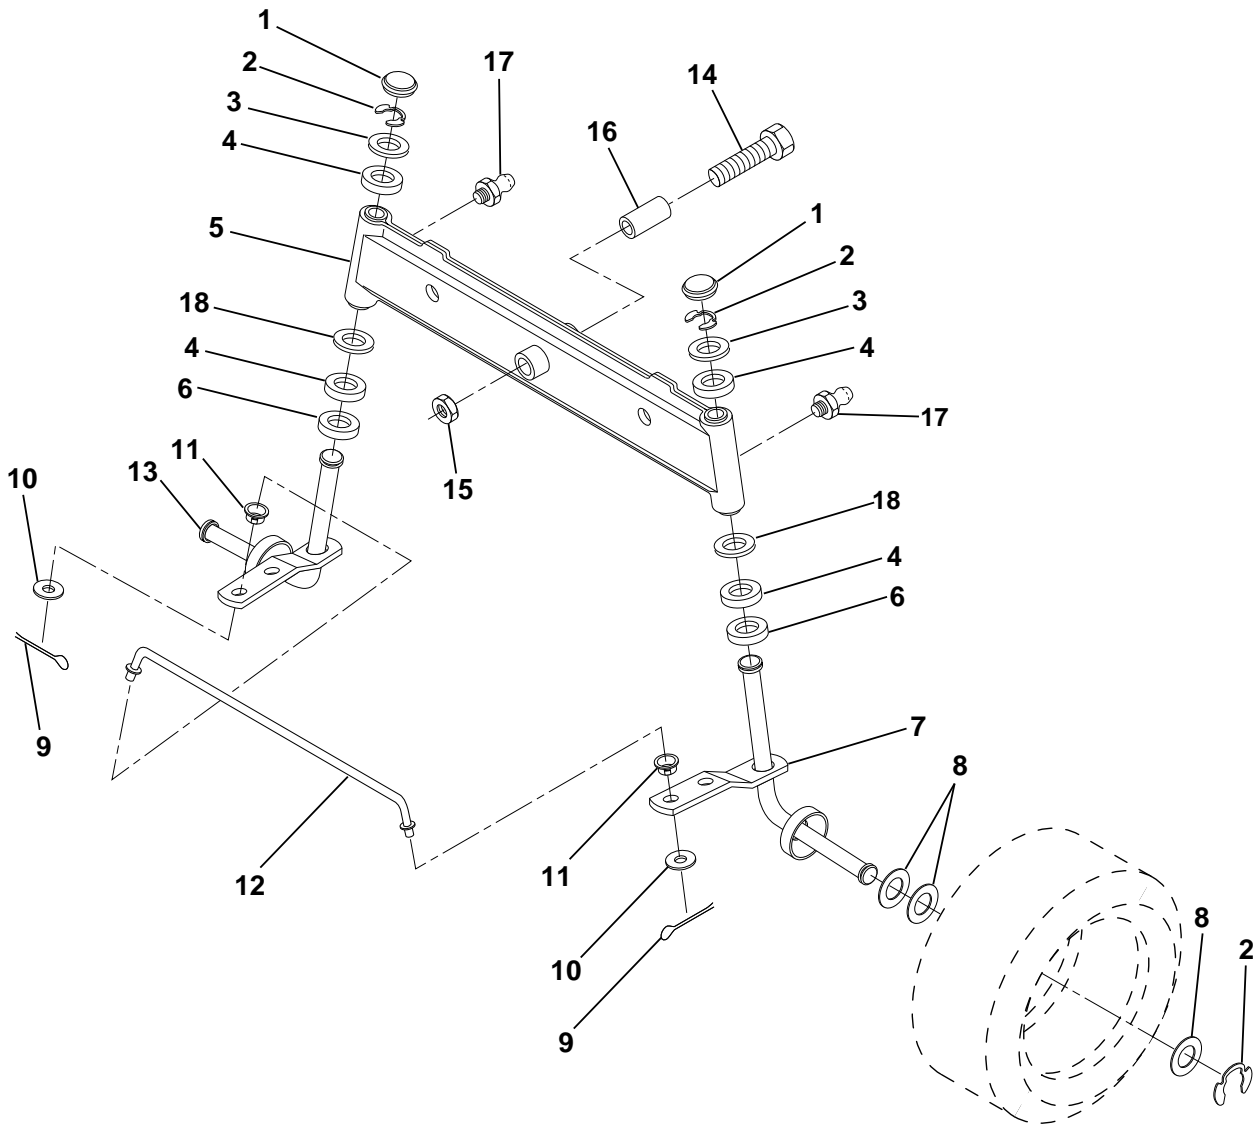

REPAIR PARTS

TRACTOR -- MODEL NUMBER LR120 (954830051B)

FRONT AXLE

KEY NO.	PART NO.	DESCRIPTION	KEY NO.	PART NO.	DESCRIPTION
1	532121232	Cap, Spindle	10	819131316	Washer 13/32 x 13/16 x 16 Ga.
2	812000029	Ring, Clip	11	532126847	Bushing
3	532121748	Washer 25/32 x 1-5/8 x 16 Ga.	12	532130465	Rod, Tie
4	532124937	Nyliner	13	532137061	Spindle, L.H. Asm.
5	532142033	Axle, Front	14	874011056	Bolt Hex 5/1-11 x 3-1/2
6	532124931	Bearing, Thrust	15	873901000	Nut, Lock Flange 5/8-11
7	532137062	Spindle, R.H. Asm.	16	532110438	Spacer Bearing Axle
8	532121749	Washer 25/32 x 1-1/4 x 16 Ga.	17	532124836	Fitting Grease
9	876020412	Pin, Cotter 1/8 x 3/4	18	819272016	Washer 27/32 x 1-1/4 x 16 Ga.

HARDWARE SHOWN LARGER FOR EASIER IDENTIFICATION